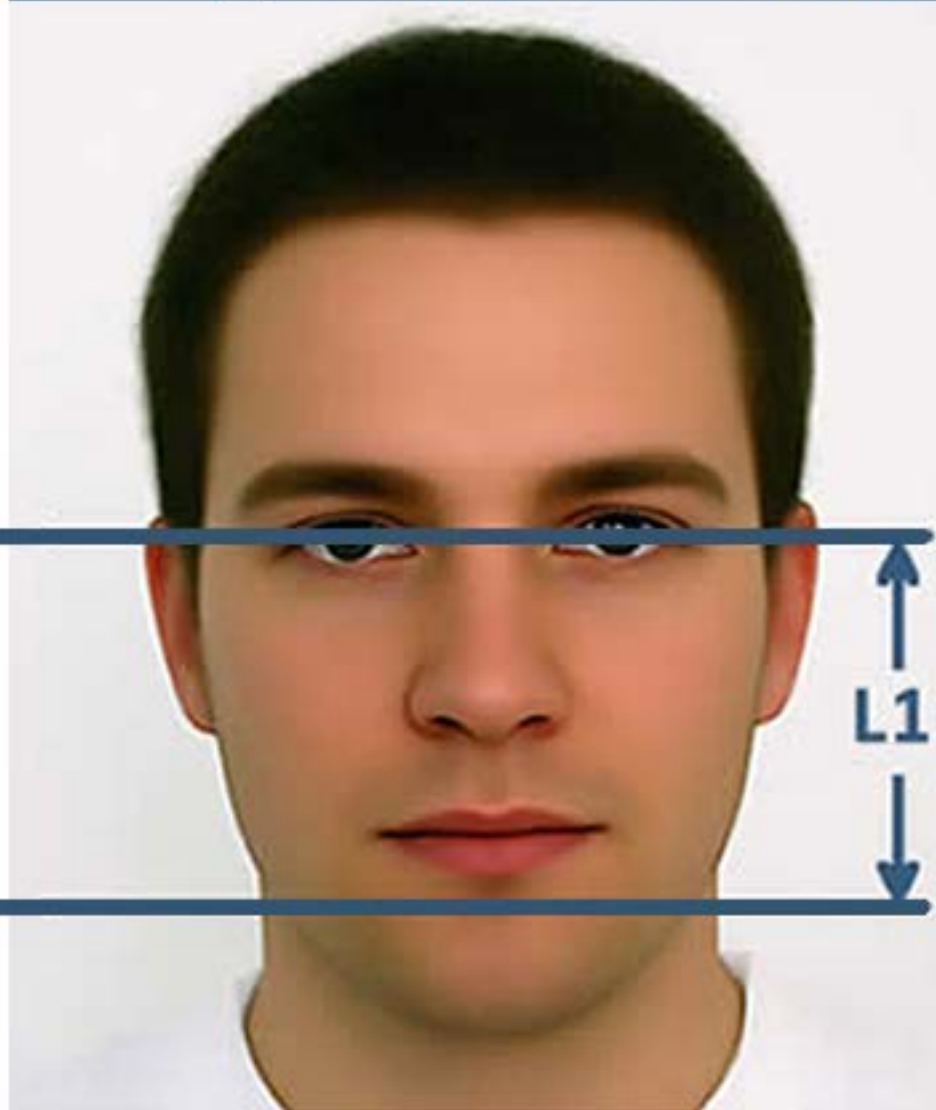

FULL FACE MASK MEASUREMENTS

L1 (S) SMALL = 8 ~ 9cm
(M) MEDIUM = 9 ~ 10cm
(L) LARGE = 10 ~ 11.5cm

FULL
FACE
MASK

CPAP Sales

Making a Great Nights' Sleep Affordable

Ph 1300 04 2727

cpapsales.com.au

supporty@cpapsales.com.au